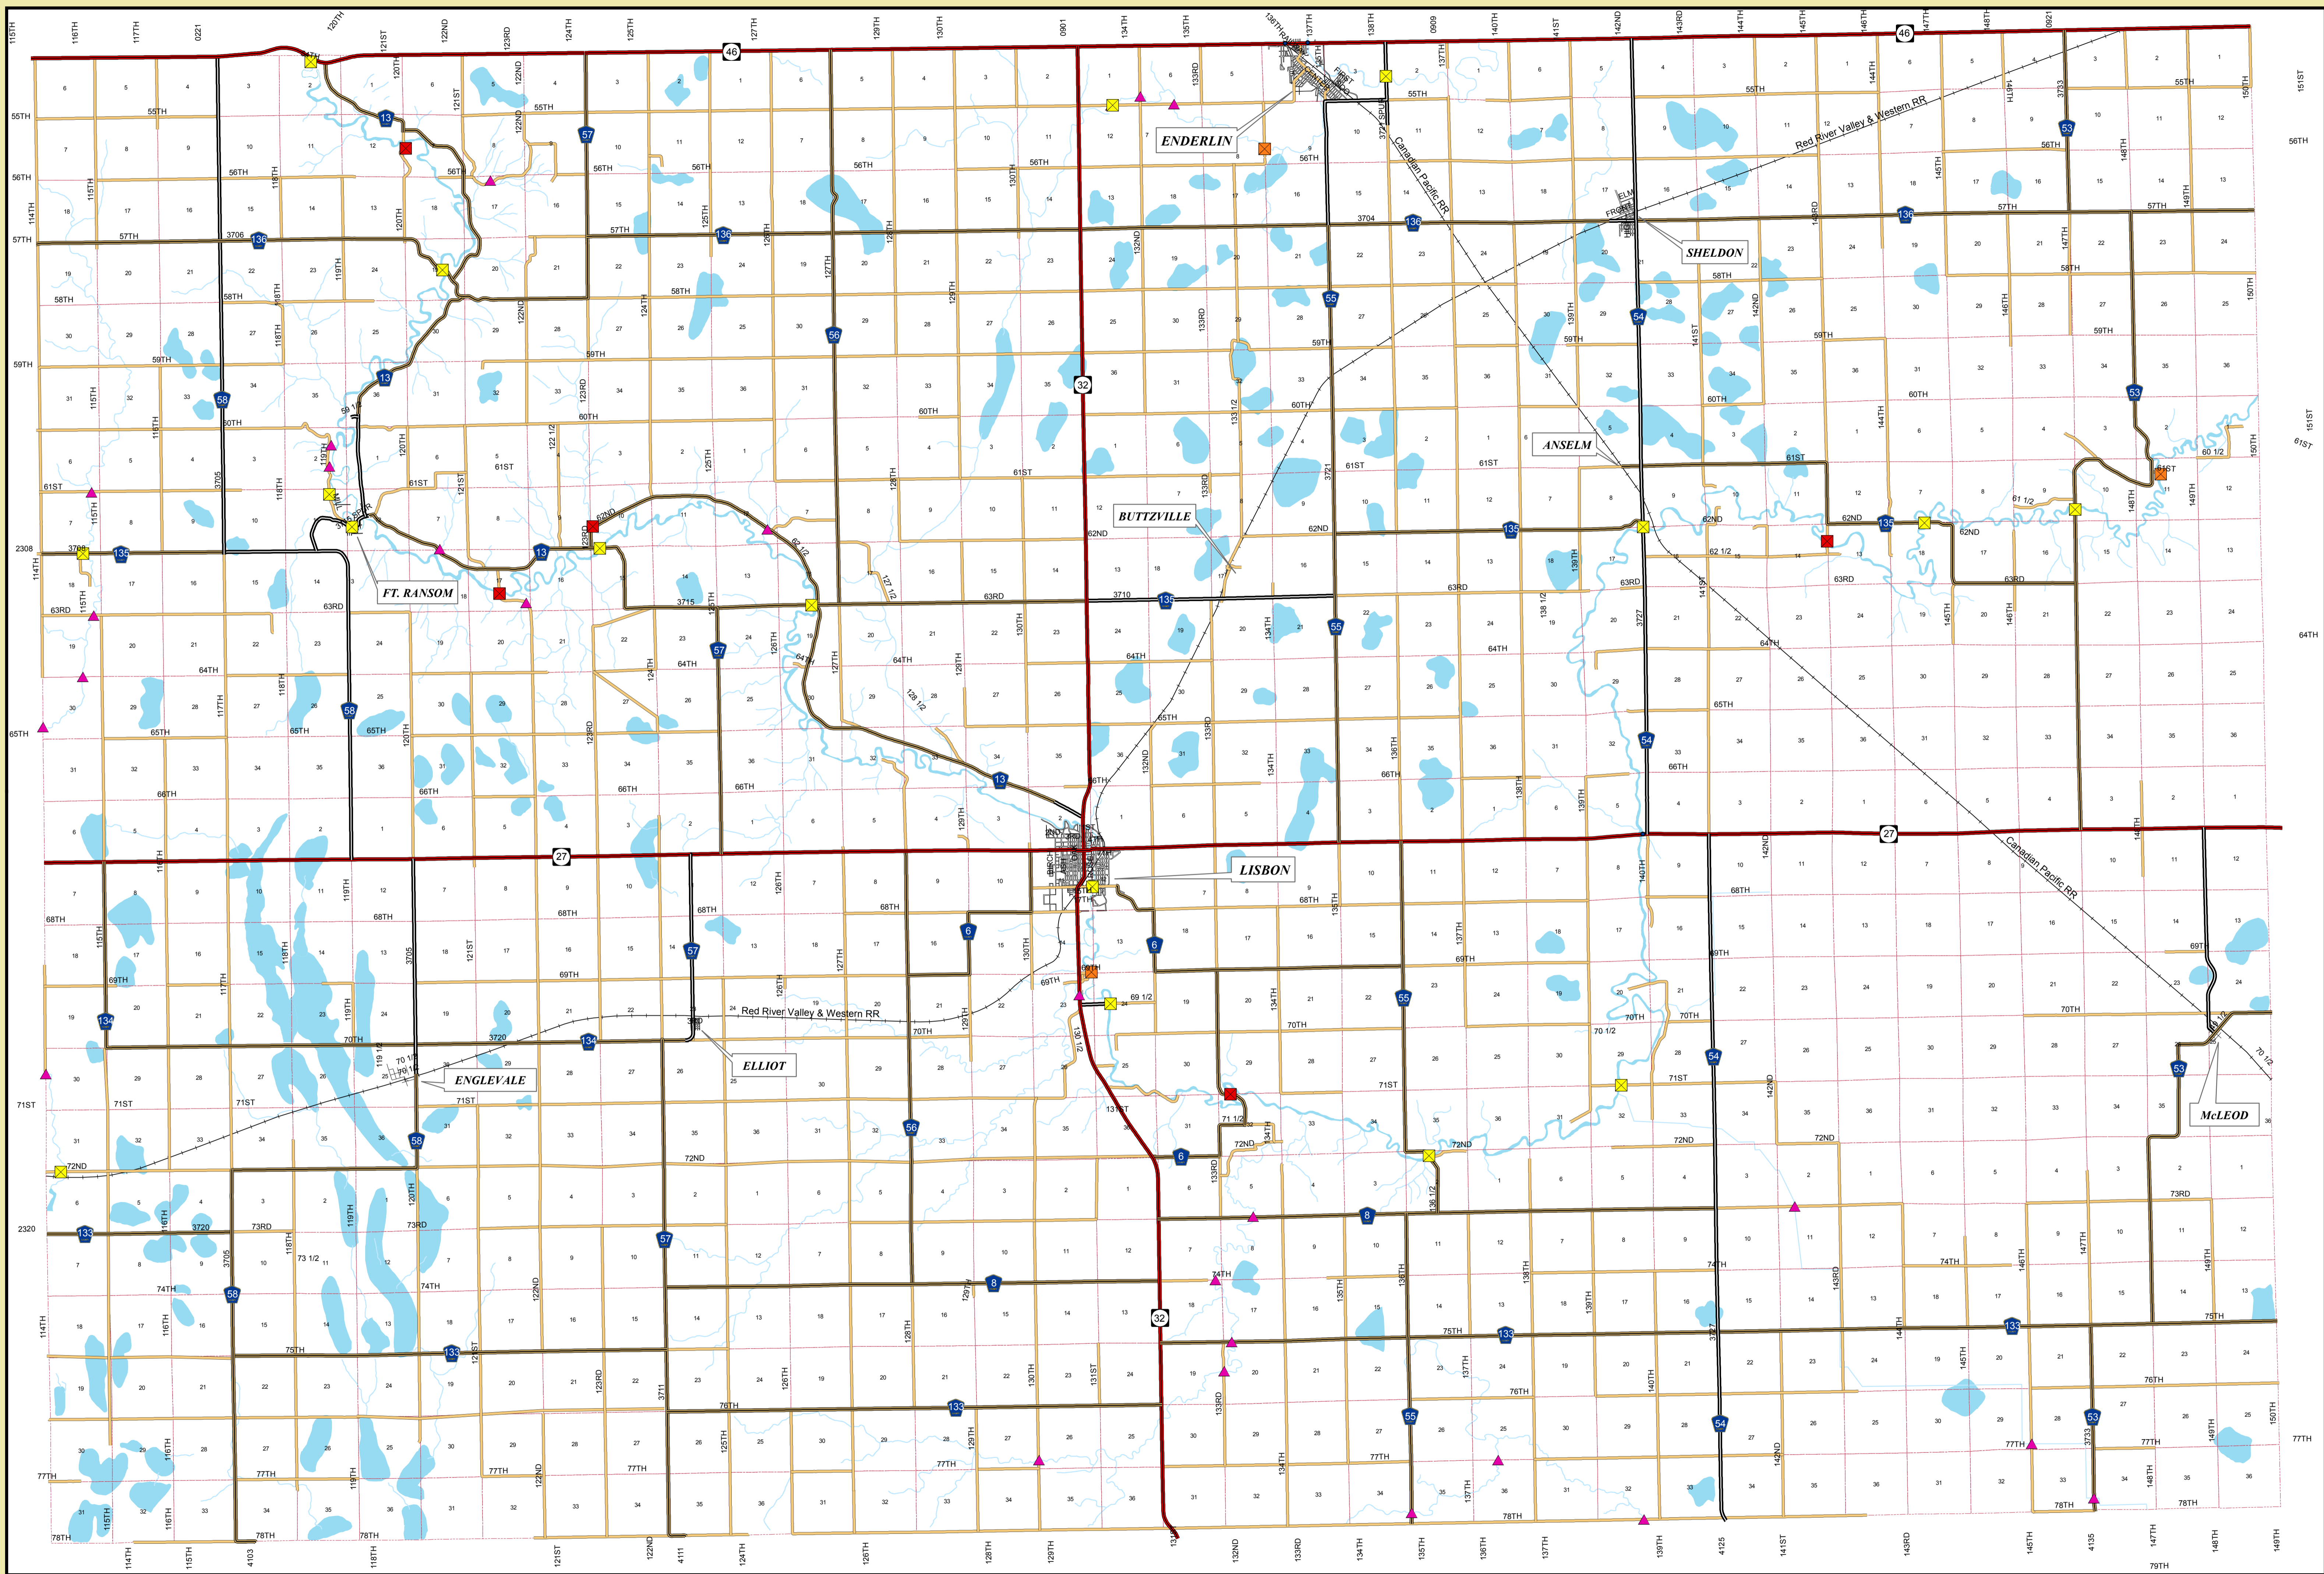

Ransom County Road and Bridge

Ransom County Bridges

- high
- medium
- low
- ▲ Minor Drainage Structure

Ransom Co Road Network

- State Highway
- County Rd - Asphalt
- County Rd - Gravel
- Township/Secondary Rds
- RailRoads